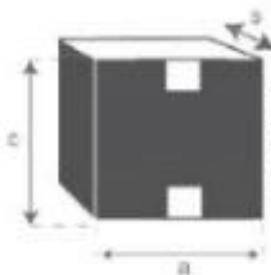

Couchtisch aus Mindyholz 120 OSLO  
Referenz: 1004

A = 120 cm  
B = 60 cm  
C = 45 cm  
D = 2 cm  
E = 21 cm

a = 120 cm  
b = 67 cm  
c = 32 cm