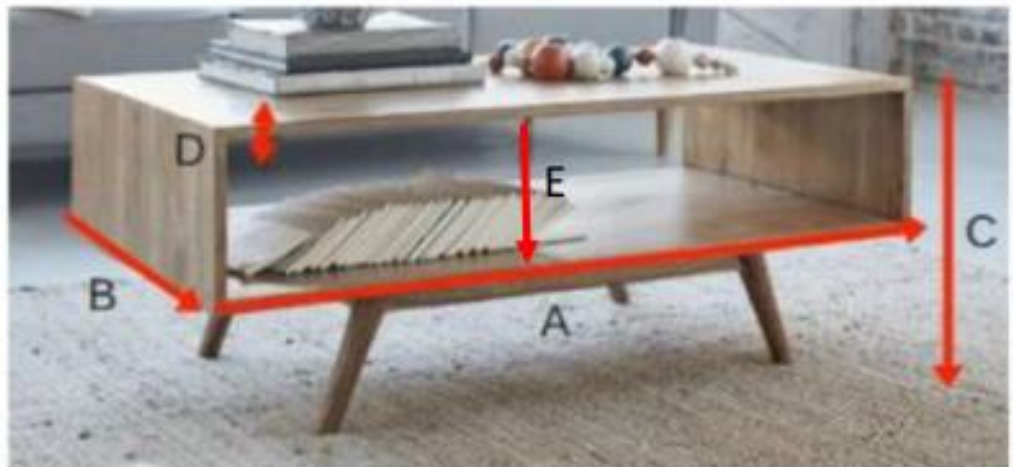

Couchtisch aus Mindyholz 120 OSLO  
Referenz: 1004

A = 120 cm  
B = 60 cm  
C = 45 cm  
D = 2 cm  
E = 21 cm

a = 120 cm  
b = 67 cm  
c = 32 cm