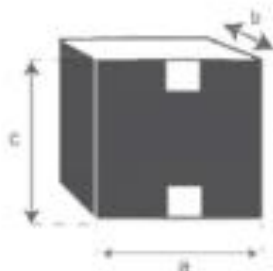

Konsole aus Mindy-Holz 120 OSLO
Referenz: 1006

A = 120 cm
B = 35 cm
C = 80 cm
D = 38 cm
E = 16 cm
F = 76 cm
G = 16 cm

a = 128 cm
b = 42 cm
c = 35 cm