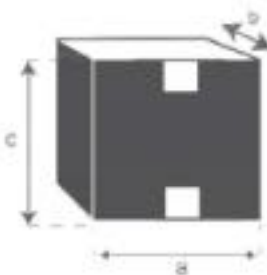

TV-Möbel aus Mindy-Holz 150 OSLO  
Referenz: 1008

A = 150 cm  
B = 40 cm  
C = 40 cm  
D = 49 cm  
E = 22.5 cm

a = 159 cm  
b = 49 cm  
c = 22 cm