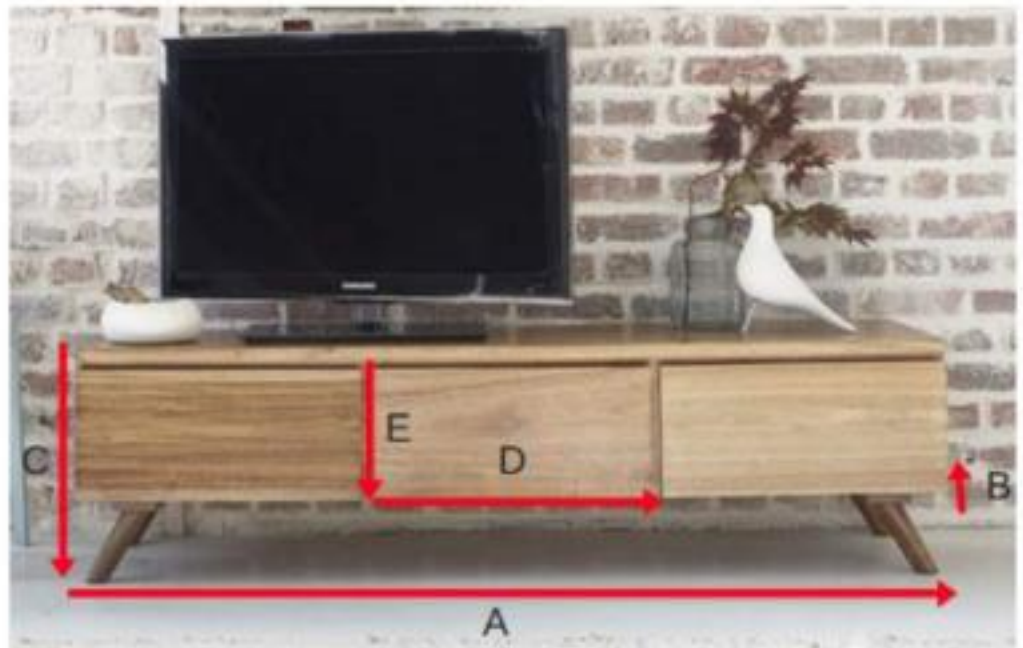

TV-Möbel aus Mindy-Holz 150 OSLO  
Referenz: 1008

A = 150 cm  
B = 40 cm  
C = 40 cm  
D = 49 cm  
E = 22.5 cm

a = 159 cm  
b = 49 cm  
c = 22 cm