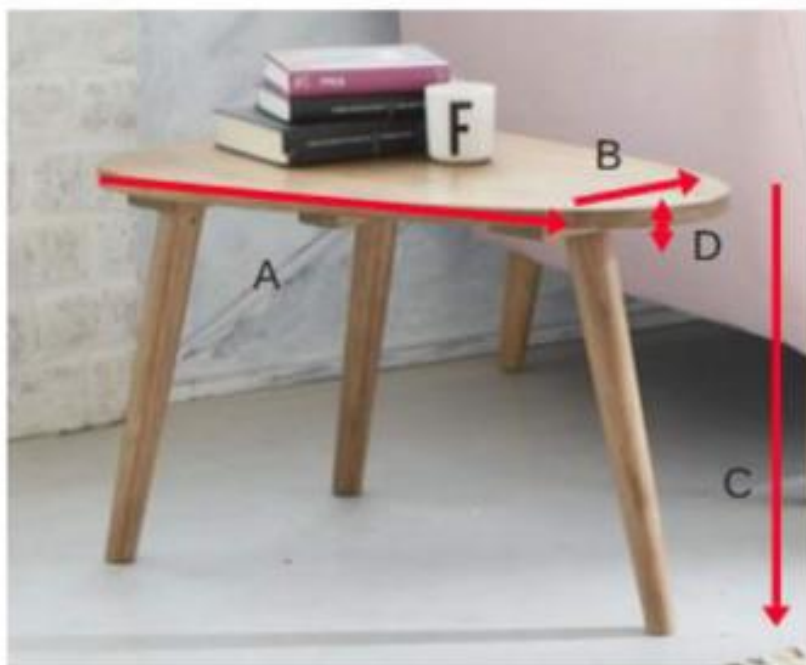

Couchtisch aus Mindyholz 62 OSLO

Referenz: 1011

A = 62 cm
B = 43 cm
C = 42 cm
D = 2 cm

a = 66 cm
b = 47 cm
c = 15 cm