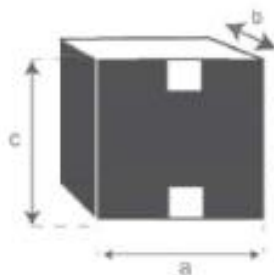

Couchtisch aus Mindyholz 62 OSLO

Referenz: 1011

A = 62 cm
B = 43 cm
C = 42 cm
D = 2 cm

a = 66 cm
b = 47 cm
c = 15 cm