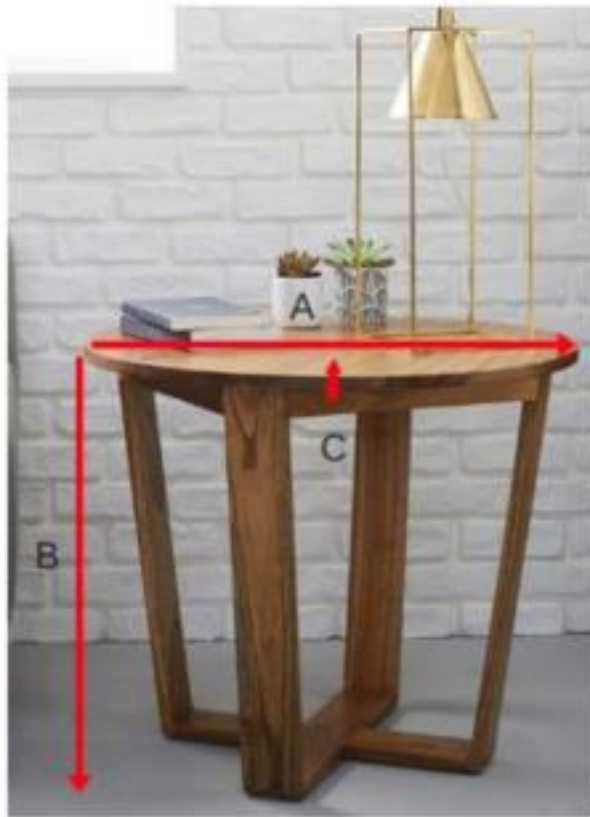

Sofaspitze aus Mindyholz 65  
Referenz: 1013

A = 65 cm  
B = 55 cm  
C = 2.5 cm

a = 71 cm  
b = 71 cm  
c = 61 cm