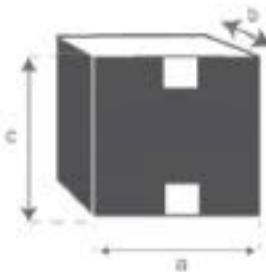

Sofaspitze aus Mindyholz 65  
Referenz: 1013

A = 65 cm  
B = 55 cm  
C = 2.5 cm

a = 71 cm  
b = 71 cm  
c = 61 cm