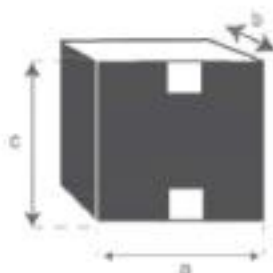

Runder Couchtisch aus Mindy-Holz 100 OSLO  
Referenz: 1014

A = 100 cm  
B = 40 cm  
C = 3 cm

a = 106 cm  
b = 106 cm  
c = 46 cm