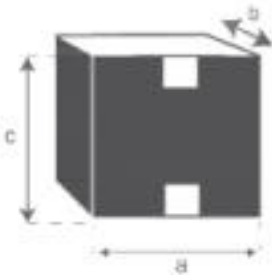

Couchtisch aus Mindyholz 120 OSLO
Referenz: 1018

A = 120 cm
B = 105 cm
C = 40 cm
D = 2 cm

a = 127 cm
b = 112 cm
c = 14 cm