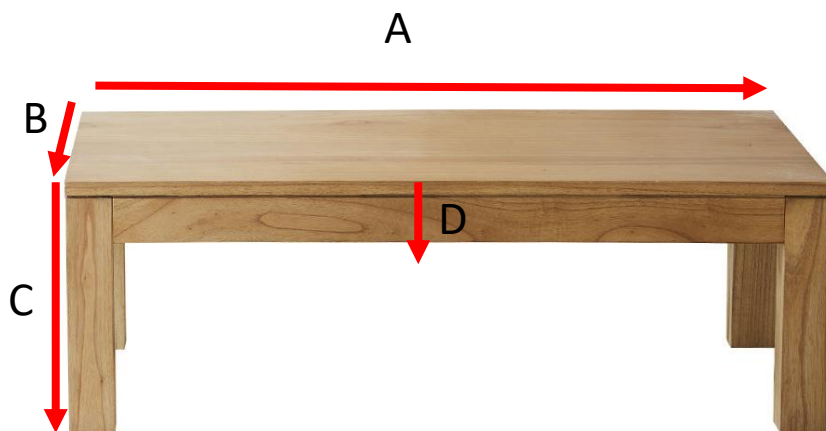

Couchtisch aus Mindyholz 110

Referenz : 1019

A = 110 cm

B = 60 cm

C = 37 cm

D = 2 cm

a = 119 cm

b = 68 cm

c = 23 cm