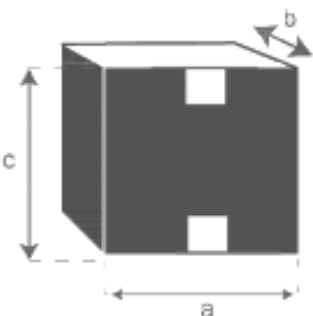

Couchtisch aus Mindyholz 110

Referenz : 1019

A = 110 cm

B = 60 cm

C = 37 cm

D = 2 cm

a = 119 cm

b = 68 cm

c = 23 cm