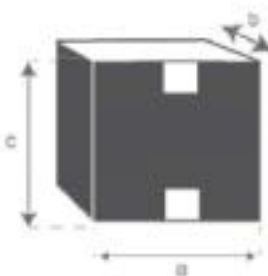

Natürliches Rattansofa
Referenz: 10200

A = 110 cm
B = 61 cm
C = 83 cm
D = 43 cm

a = 113 cm
b = 74 cm
c = 84 cm