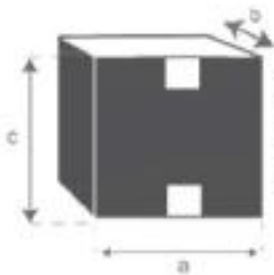

Sofa aus Rattan und Metall 120
Referenz: 10203

A = 120 cm
B = 58 cm
C = 89 cm
D = 47 cm

a = 124 cm
b = 60 cm
c = 91 cm