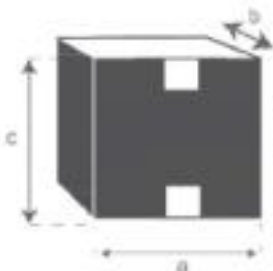

Stuhl aus Rattan und Metall
Referenz: 10204

A = 71 cm
B = 61 cm
C = 80 cm
D = 42 cm

a = 76 cm
b = 63 cm
c = 82 cm