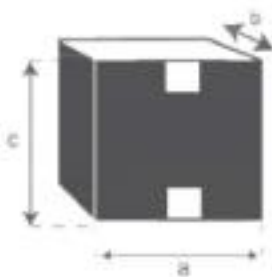

Bank aus Rattan und Metall
Referenz: 10205

A = 120 cm
B = 46 cm
C = 47 cm
D = 47 cm

a = 123 cm
b = 50 cm
c = 50 cm