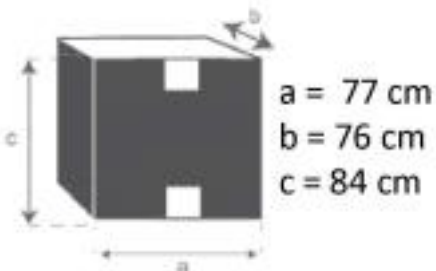

Rattansessel Komfort
Referenz: 10206

A = 73 cm
B = 74 cm
C = 82 cm
D = 36 cm

a = 77 cm
b = 76 cm
c = 84 cm