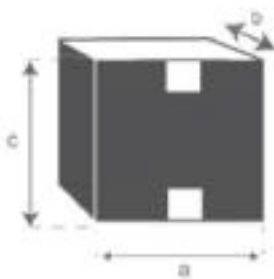

Couchtisch kubu 50x50  
Referenz: 10213

A = 51 cm  
B = 51 cm  
C = 45 cm

a = 53 cm  
b = 53 cm  
c = 48 cm