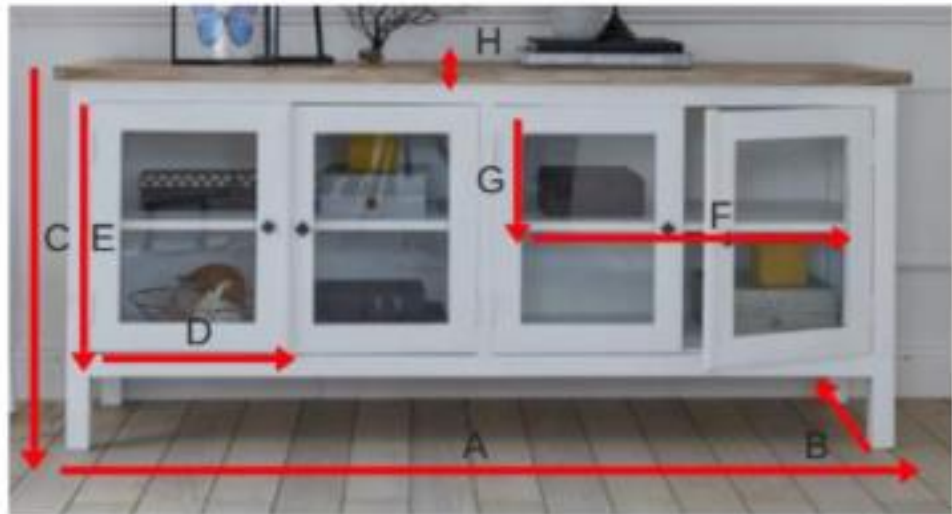

Buffet aus Mahagoni und Teakholz 180 LONDON
Referenz: 1022

A = 180 cm
B = 50 cm
C = 80 cm
D = 40 cm
E = 52 cm
F = 80 cm
G = 42 cm
H = 2.5 cm

a = 188 cm
b = 58 cm
c = 89 cm