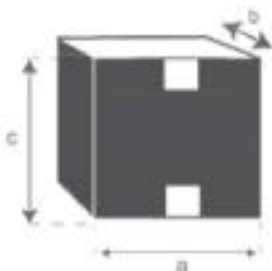

Buffet aus Mahagoni und Teakholz 180 LONDON
Referenz: 1022

A = 180 cm
B = 50 cm
C = 80 cm
D = 40 cm
E = 52 cm
F = 80 cm
G = 42 cm
H = 2.5 cm

a = 188 cm
b = 58 cm
c = 89 cm