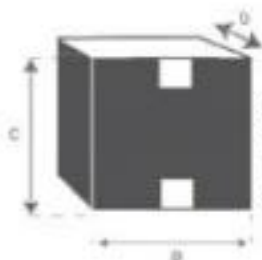

Buffet aus Mahagoni und Teakholz 180 LONDON
Referenz: 1027

A = 180 cm
B = 45 cm
C = 85 cm
D = 42 cm
E = 55 cm
F = 40 cm
G = 8 cm
H = 1,5 cm

a = 188 cm
b = 53 cm
c = 93 cm