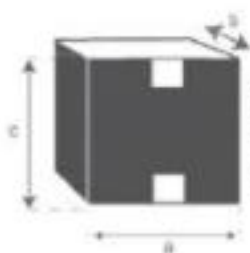

Stühle aus Mahagoniholz im Retro-Look
LONDON
Referenz: 1029

A = 46 cm
B = 45 cm
D = 100 cm
C = 45 cm

a = 56 cm
b = 55 cm
c = 110 cm