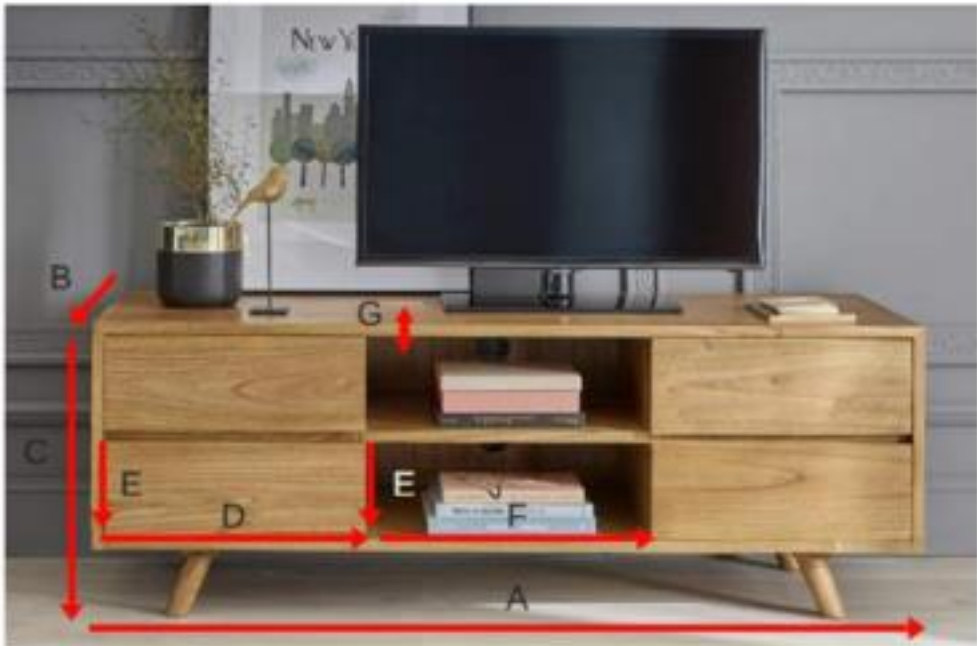

TV-Möbel aus Mindy-Holz 140 TILO
Referenz: 10300

A = 140 cm
B = 50 cm
C = 50 cm
D = 42 cm
E = 16 cm
F = 48 cm
G = 2 cm

a = 146 cm
b = 56 cm
c = 56 cm