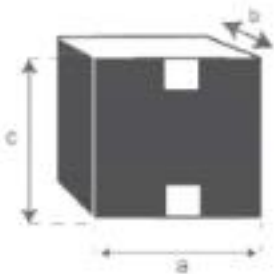

TV-Möbel aus Mindy-Holz 140 TILO
Referenz: 10300

A = 140 cm
B = 50 cm
C = 50 cm
D = 42 cm
E = 16 cm
F = 48 cm
G = 2 cm

a = 146 cm
b = 56 cm
c = 56 cm