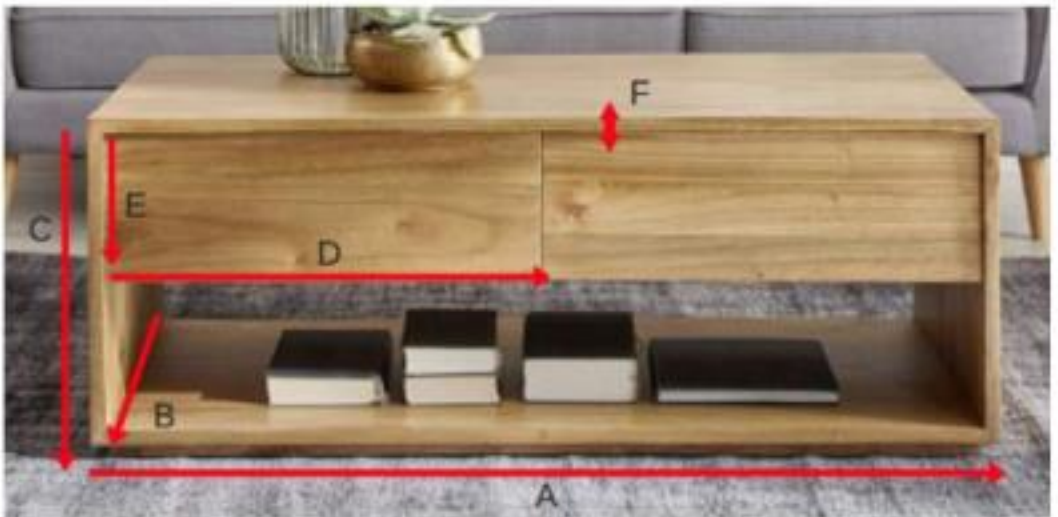

Couchtisch aus Mindy-Holz 120 TILO  
Referenz: 10301

A = 120 cm  
B = 55 cm  
C = 45 cm  
D = 58 cm  
E = 20 cm  
F = 2 cm

a = 126 cm  
b = 56 cm  
c = 46 cm