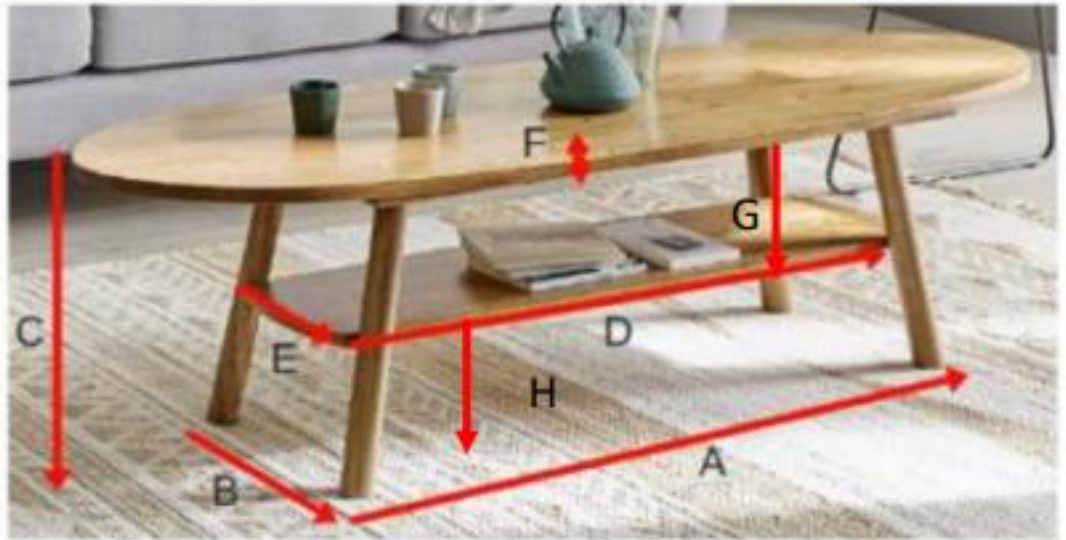

Couchtisch aus Mindy-Holz 160 TILO
Referenz: 10303

A = 160 cm
B = 50 cm
C = 40 cm
D = 103 cm
E = 28 cm
F = 2 cm
G = 17 cm
H = 17 cm

a = 166 cm
b = 60 cm
c = 17 cm