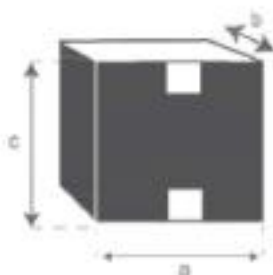

Runder Tisch aus Mindy-Holz 120 TILO  
Referenz: 10304

A = 120 cm  
B = 75 cm  
D = 2 cm

a = 125 cm  
b = 125 cm  
c = 9 cm

a = 64 cm  
b = 63 cm  
c = 76 cm