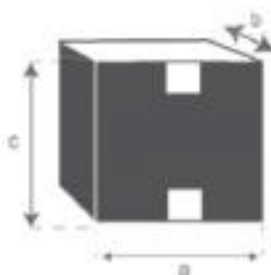

Runder Tisch aus Mindy-Holz 120 TILO  
Referenz: 10304

A = 120 cm  
B = 75 cm  
D = 2 cm

a = 125 cm  
b = 125 cm  
c = 9 cm

a = 64 cm  
b = 63 cm  
c = 76 cm