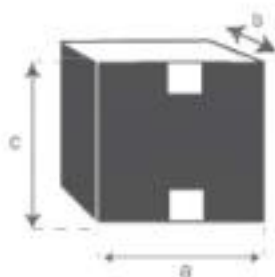

Mindy-Holztisch 160 TILO
Referenz: 10305

A = 160 cm
B = 100 cm
C = 75 cm
D = 4 cm

a = 142 cm
b = 106 cm
c = 25 cm