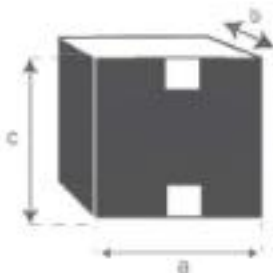

Tisch aus Mindyholz 180 TILO  
Referenz: 10306

A = 180 cm  
B = 100 cm  
C = 75 cm  
D = 4 cm

a = 157 cm  
b = 106 cm  
c = 27 cm