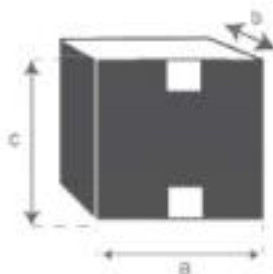

Couchtisch aus Mahagoniholz 130 LONDON
Referenz: 1031

A = 130 cm
B = 60 cm
C = 45 cm
D = 52 cm
E = 10 cm

a = 138 cm
b = 68 cm
c = 54 cm