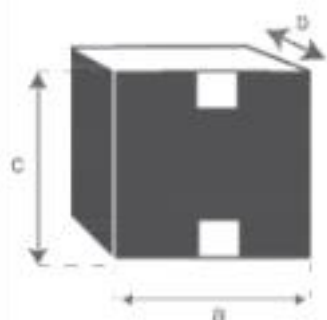

Bemaltes Bücherregal im Vintage-Stil aus Mindyholz

FIFTIES

Referenz: 1046

A = 84 cm  
B = 41 cm  
C = 147 cm  
D = 40 cm  
E = 42 cm  
F = 80 cm  
G = 34.5 cm

a = 90 cm  
b = 150 cm  
c = 46 cm