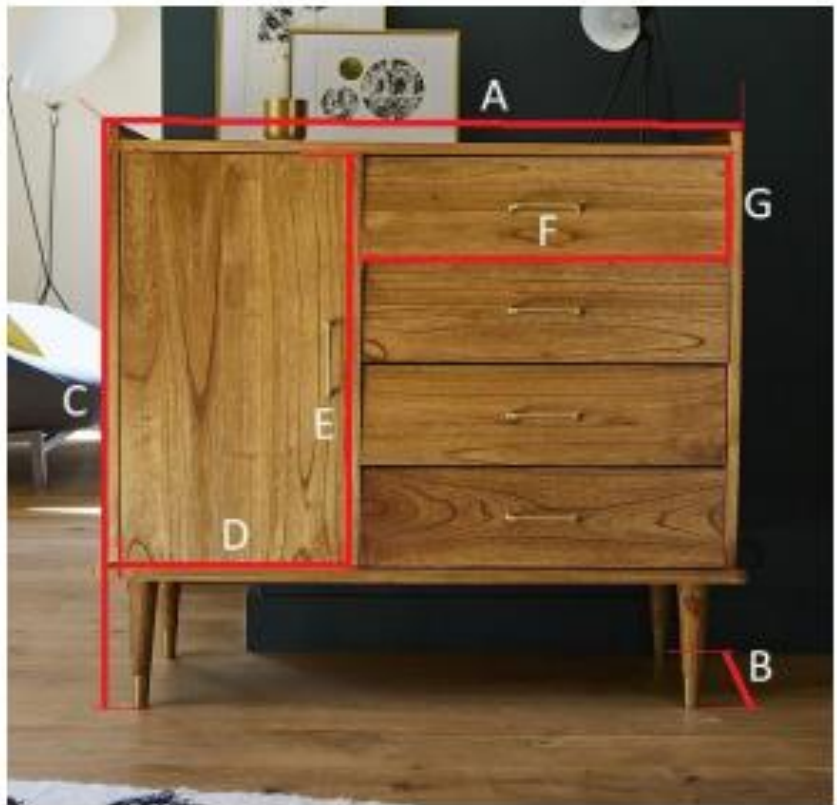

Retro-Buffer aus Mindy-Holz 104  
Referenz: 1047

- A = 104 cm
- B = 42 cm
- C = 93 cm
- D = 36 cm
- E = 66 cm
- F = 58 cm
- G = 16.5 cm

- a = 112 cm
- b = 49 cm
- c = 80 cm