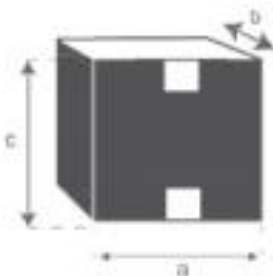

Retro-Buffer aus Mindy-Holz 104  
Referenz: 1047

- A = 104 cm
- B = 42 cm
- C = 93 cm
- D = 36 cm
- E = 66 cm
- F = 58 cm
- G = 16.5 cm

- a = 112 cm
- b = 49 cm
- c = 80 cm