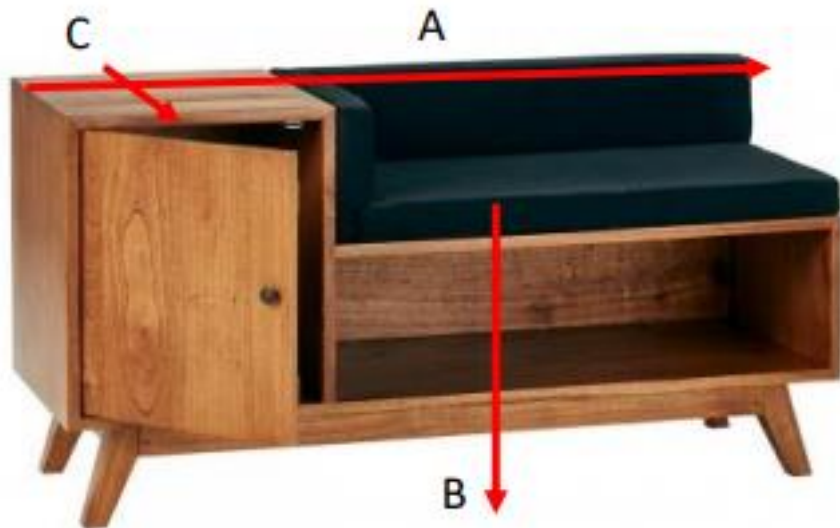

Vintage Eingangsbank aus Mindyholz 120 FIFTIES
Referenz: 1053

A = 120 cm
B = 45 cm
C = 42 cm

a = 125 cm
b = 50 cm
c = 52 cm