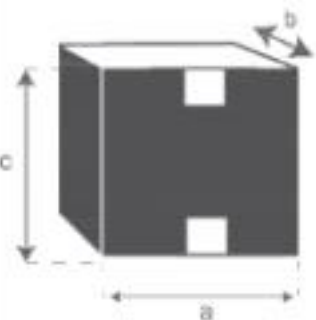

Vintage Eingangsbank aus Mindyholz 120 FIFTIES
Referenz: 1053

A = 120 cm
B = 45 cm
C = 42 cm

a = 125 cm
b = 50 cm
c = 52 cm