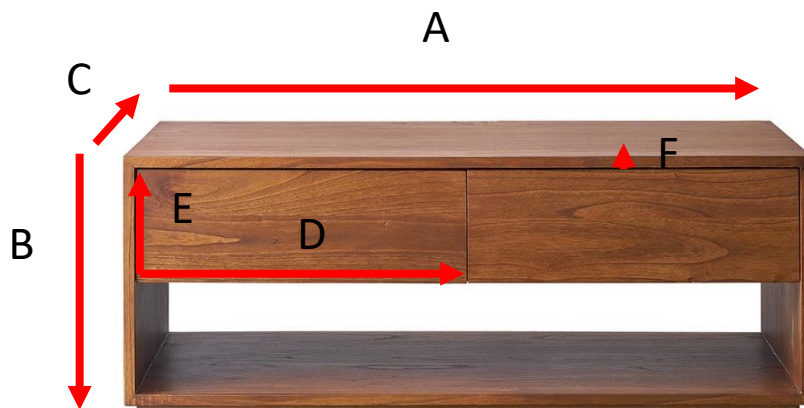

Couchtisch Holz Finish Walnuss 120 MILO
Referenz: 1061

A = 120 cm
B = 45 cm
C = 55 cm
D = 58 cm
E = 20 cm
F = 2 cm

a = 85 cm
b = 85 cm
c = 52 cm