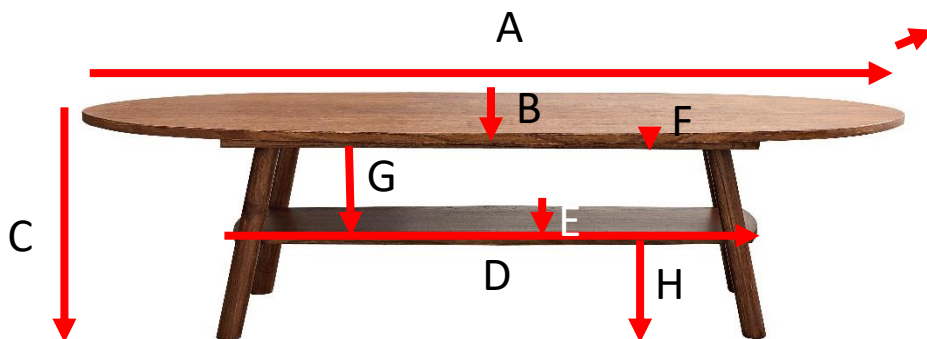

## Couchtisch aus Walnussholz 160 MILO Referenz : 1063

A = 160 cm  
B = 50 cm  
C = 40 cm  
D = 103 cm  
E = 28 cm  
F = 2 cm  
G = 17 cm  
H = 17 cm

a = 168 cm  
b = 58 cm  
c = 17 cm