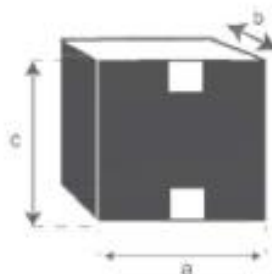

Runder Holztisch in Walnuss-Finish 120 MILO
Referenz: 1064

A = 120 cm
B = 75 cm
C = 2 cm

a = 125 cm
b = 125 cm
c = 9 cm

a = 64 cm
b = 63 cm
c = 76 cm