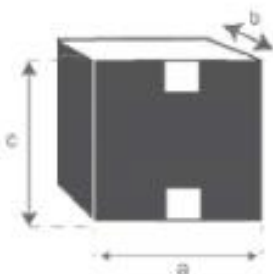

Runder Holztisch in Walnuss-Finish 120 MILO
Referenz: 1064

A = 120 cm
B = 75 cm
C = 2 cm

a = 125 cm
b = 125 cm
c = 9 cm

a = 64 cm
b = 63 cm
c = 76 cm