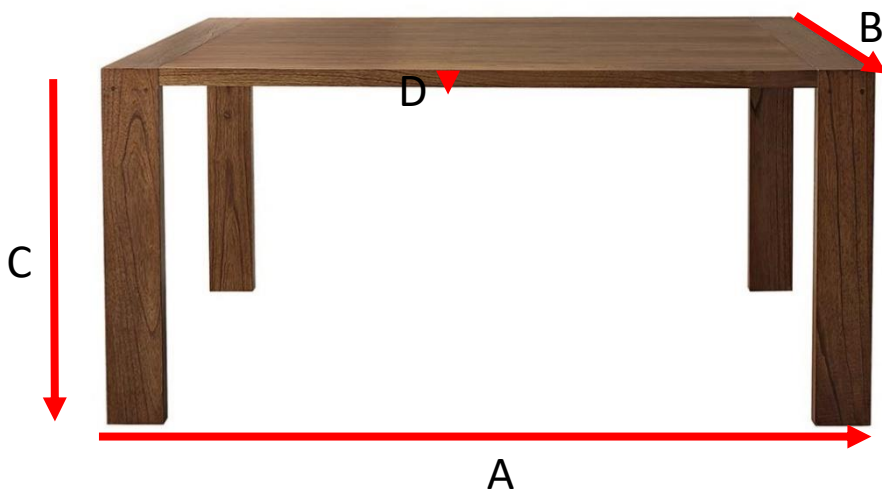

Tisch aus Walnussholz 160 MILO Referenz : 1065

A = 160 cm
B = 100 cm
C = 75 cm
D = 4 cm

a = 143 cm
b = 108 cm
c = 25 cm