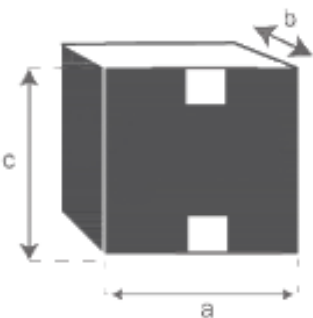

Tisch aus Walnussholz 180 MILO Referenz : 1066

A = 180 cm
B = 100 cm
C = 75 cm
D = 4 cm

a = 158 cm
b = 108 cm
c = 28 cm