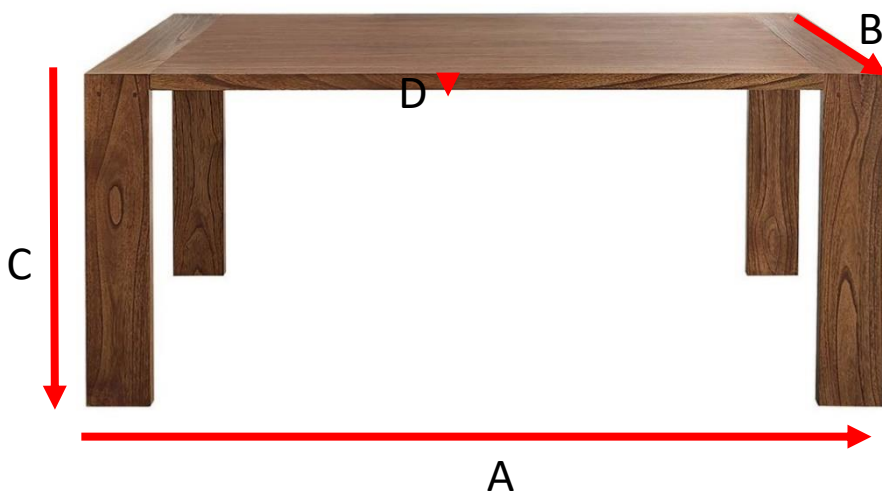

Tisch aus Walnussholz 180 MILO Referenz : 1066

A = 180 cm
B = 100 cm
C = 75 cm
D = 4 cm

a = 158 cm
b = 108 cm
c = 28 cm