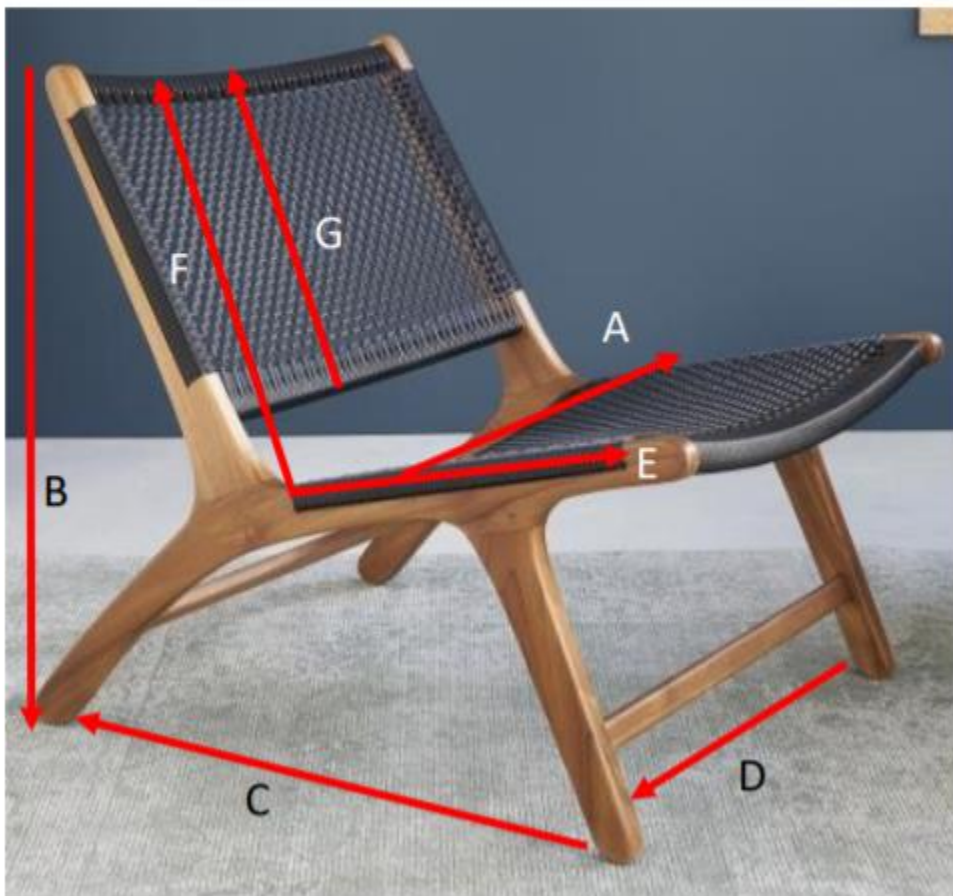

## Relaxstuhl aus Teakholz Referenz: 1071

A = 64 cm  
B = 71 cm  
C = 71 cm  
D = 63,5 cm  
E = 48 cm  
F = 52 cm  
G = 41 cm

a = 80 cm  
b = 80 cm  
c = 68 cm