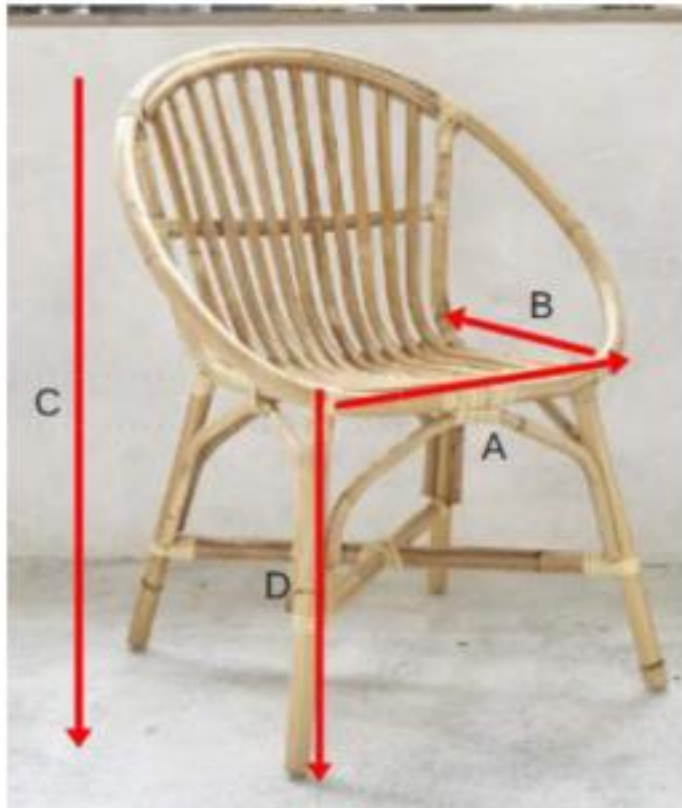

Vintage-Rattansessel
Referenz: 1080

A = 67.5 cm
B = 61 cm
C = 85 cm
D = 43 cm

a = 70 cm
b = 66 cm
c = 90 cm