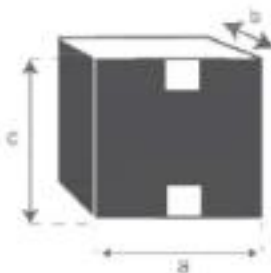

Vintage-Rattansessel
Referenz: 1080

A = 67.5 cm
B = 61 cm
C = 85 cm
D = 43 cm

a = 70 cm
b = 66 cm
c = 90 cm