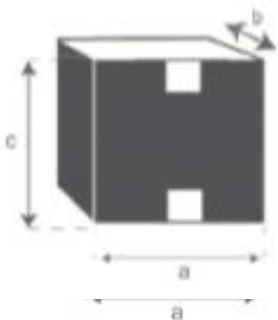

Rattan- und Metallstuhl

Referenz : 1082

A = 65 cm
B = 70 cm
C = 92 cm
D = 45 cm

a = 69 cm
b = 76 cm
c = 95 cm