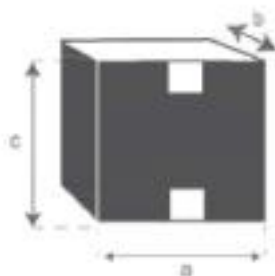

Cosy Rattan Sessel
Referenz: 1083

A = 65 cm
B = 40 cm
C = 88 cm
D = 40 cm

a = 89 cm
b = 71 cm
c = 89 cm