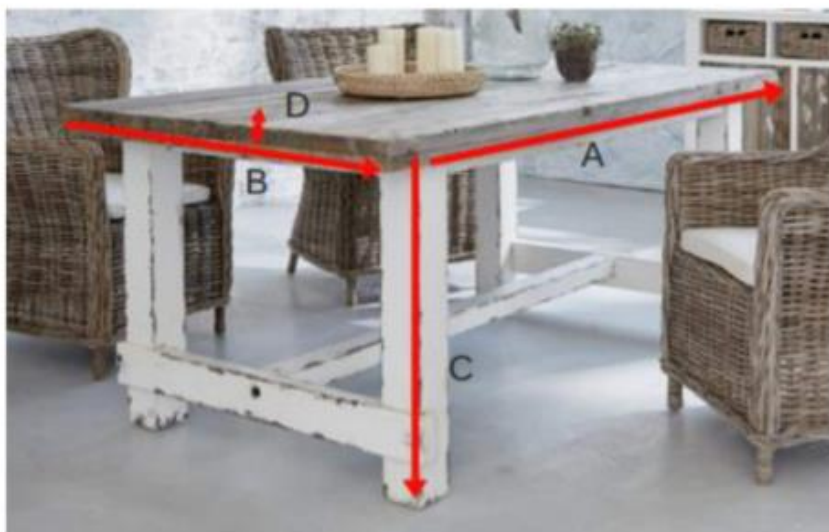

Rechteckiger Tisch aus recyceltem Kiefernholz 180 ATLANTIC Referenz: 1100

A = 180 cm
B = 100 cm
C = 78 cm
D = 5 cm

a = 80 cm
b = 110 cm
c = 20 cm

a = 190 cm
b = 110 cm
c = 20 cm