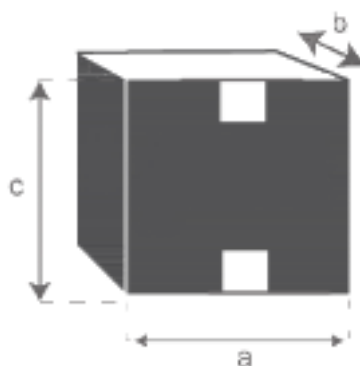

Rechteckiger Tisch aus recyceltem Kiefernholz 180 ATLANTIC Referenz: 1100

A = 180 cm
B = 100 cm
C = 78 cm
D = 5 cm

a = 80 cm
b = 110 cm
c = 20 cm

a = 190 cm
b = 110 cm
c = 20 cm