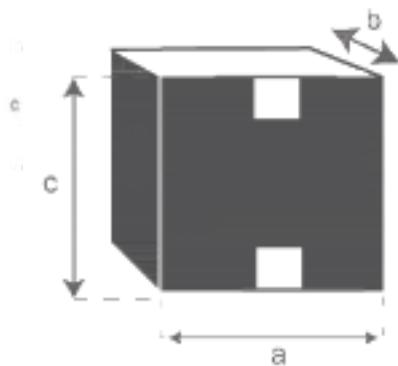

Rechteckiger Tisch aus recyceltem Kiefernholz 180 ATLANTIC Referenz: 1100

A = 180 cm
B = 100 cm
C = 78 cm
D = 5 cm

a = 80 cm
b = 110 cm
c = 20 cm

a = 190 cm
b = 110 cm
c = 20 cm