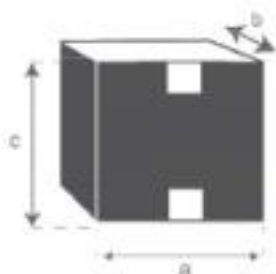

Buffet aus recyceltem Kiefernholz 143 ATLANTIC  
Referenz: 1103

A = 143 cm  
B = 49 cm  
C = 90 cm  
D = 42 cm  
E = 55 cm  
F = 29 cm  
G = 14 cm

a = 147 cm  
b = 53 cm  
c = 94 cm