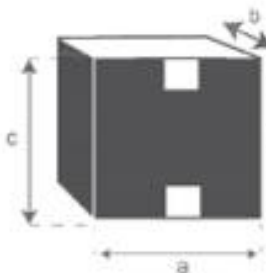

TV-Möbel aus recyceltem Kiefernholz 180 ATLANTIC
Referenz: 1105

A = 180 cm
B = 49 cm
C = 55 cm
D = 24.5 cm
E = 17 cm
F = 64 cm
G = 17 cm
H = 28 cm
I = 39 cm

a = 184 cm
b = 53 cm
c = 58 cm