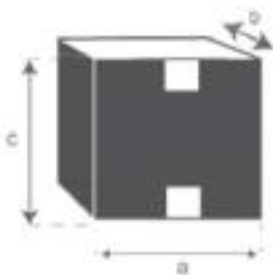

Konsole aus recyceltem Kiefernholz 150  
ATLANTIC  
Referenz: 1106

A = 150 cm  
B = 40 cm  
C = 80 cm  
D = 36.5 cm  
E = 13 cm  
F = 4 cm

a = 153 cm  
b = 46 cm  
c = 83 cm