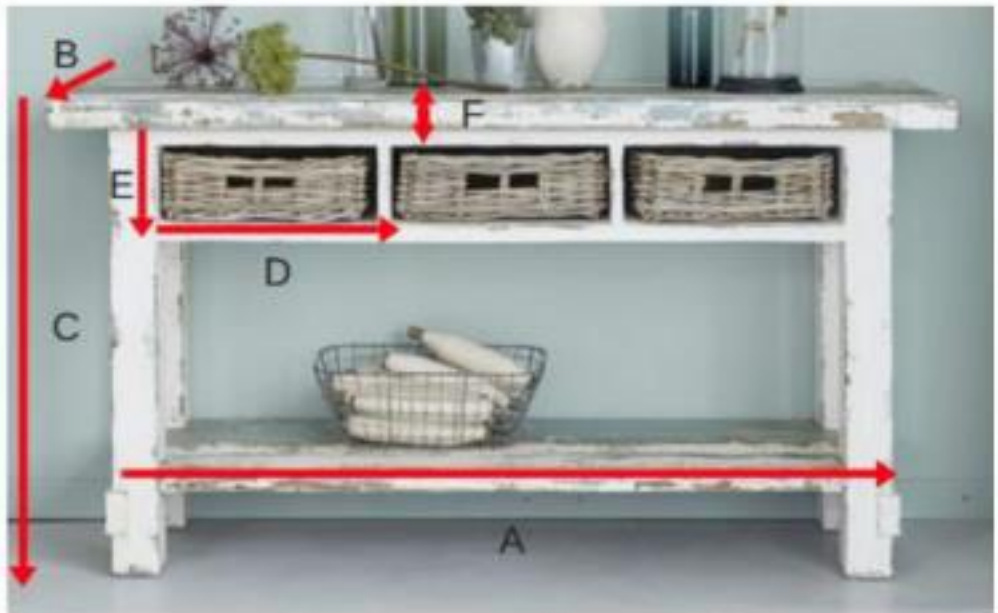

Konsole aus recyceltem Kiefernholz 150  
ATLANTIC  
Referenz: 1106

A = 150 cm  
B = 40 cm  
C = 80 cm  
D = 36.5 cm  
E = 13 cm  
F = 4 cm

a = 153 cm  
b = 46 cm  
c = 83 cm