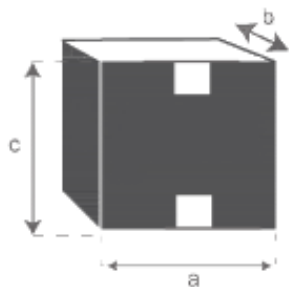

Nachttisch aus recyceltem Kiefernholz 45 ATLANTIC Referenz : 1118

A = 42 cm
B = 45 cm
C = 30 cm

a = 52 cm
b = 55 cm
c = 40 cm