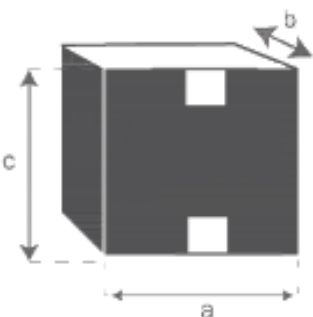

Hochschrank aus recyceltem Kiefernholz 170 ATLANTIC Referenz : 1122

A = 35 cm
B = 30 cm
C = 170 cm
D = 15 cm
E = 28 cm

a = 40 cm
b = 35 cm
c = 175 cm