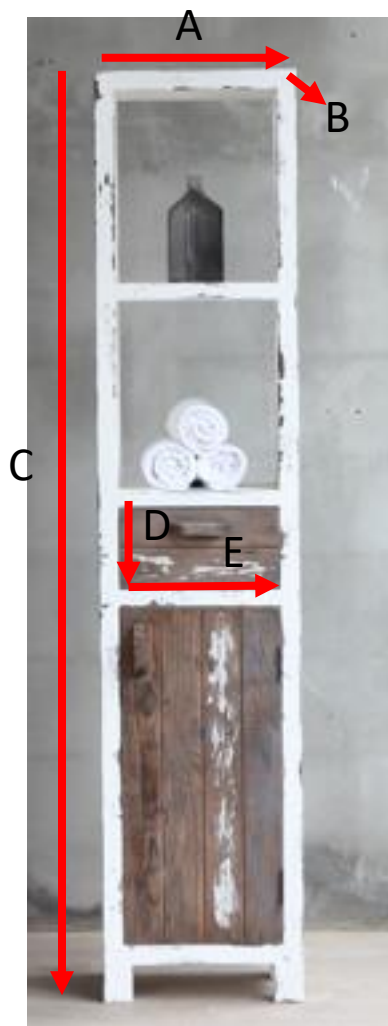

Hochschrank aus recyceltem Kiefernholz 170 ATLANTIC Referenz : 1122

A = 35 cm
B = 30 cm
C = 170 cm
D = 15 cm
E = 28 cm

a = 40 cm
b = 35 cm
c = 175 cm