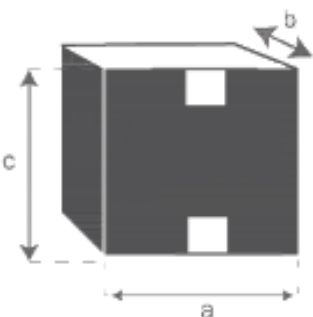

Nachttisch aus recycelter massiver Kiefer 45 cm JUNKO Referenz: 1134

A = 45 cm
B = 50 cm
C = 29 cm
D = 19 cm
E = 50 cm
F = 29 cm

a = 61 cm
b = 56 cm
c = 84 cm