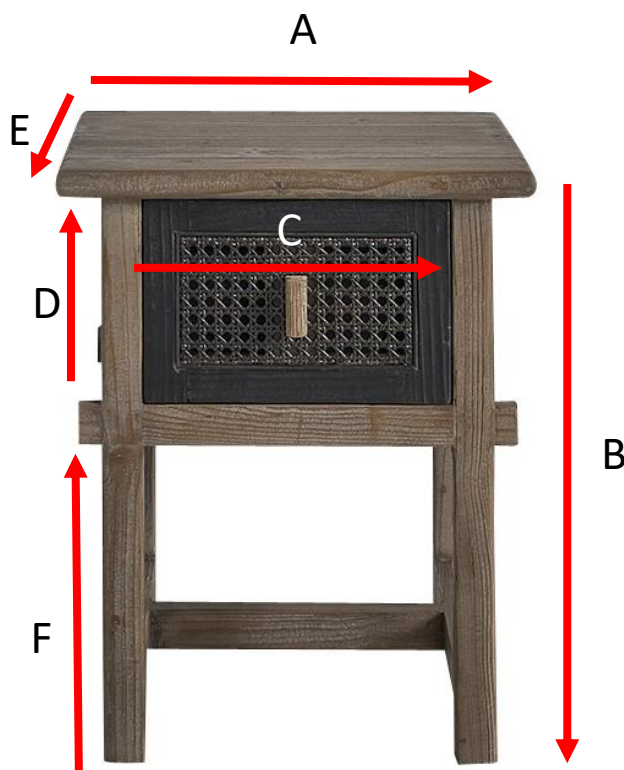

Nachttisch aus recycelter massiver Kiefer 45 cm JUNKO Referenz: 1134

A = 45 cm
B = 50 cm
C = 29 cm
D = 19 cm
E = 50 cm
F = 29 cm

a = 61 cm
b = 56 cm
c = 84 cm