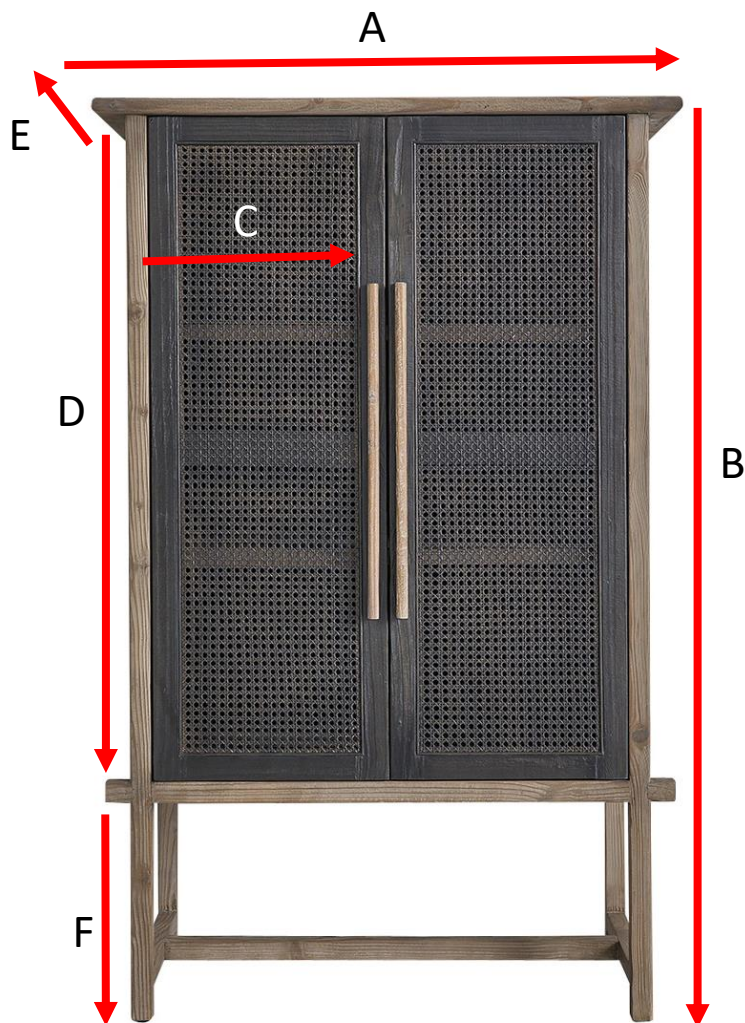

Schrank aus massiver recycelter Kiefer 173 cm JUNKO
Referenz: 1137

A = 106 cm
B = 166 cm
C = 43 cm
D = 120 cm
E = 45 cm
F = 39 cm

a = 172 cm
b = 51 cm
c = 112 cm