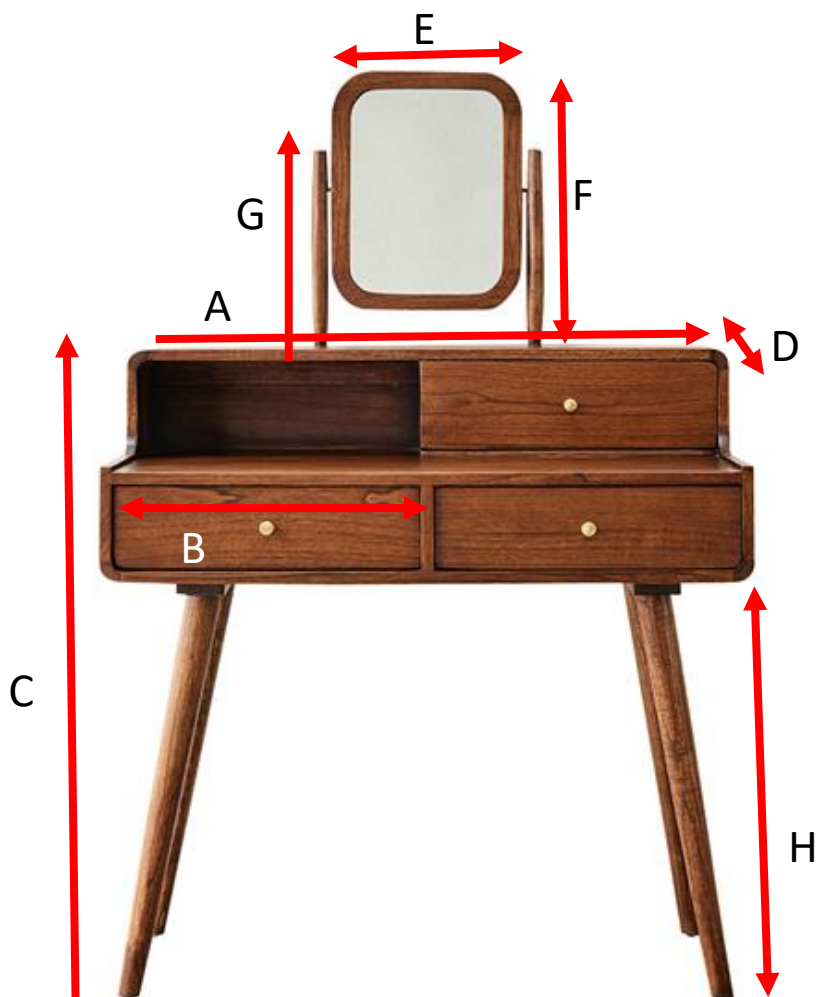

Schminktisch aus massivem Mindi in Walnuss-Finish 90 cm

VINTAGE

Referenz : 1220

A = 90 cm
B = 42,5 cm
C = 90 cm
D = 20 cm
E = 30 cm
F = 38 cm
G = 30 cm
H = 58 cm

a = 100 cm
b = 65 cm
c = 47 cm