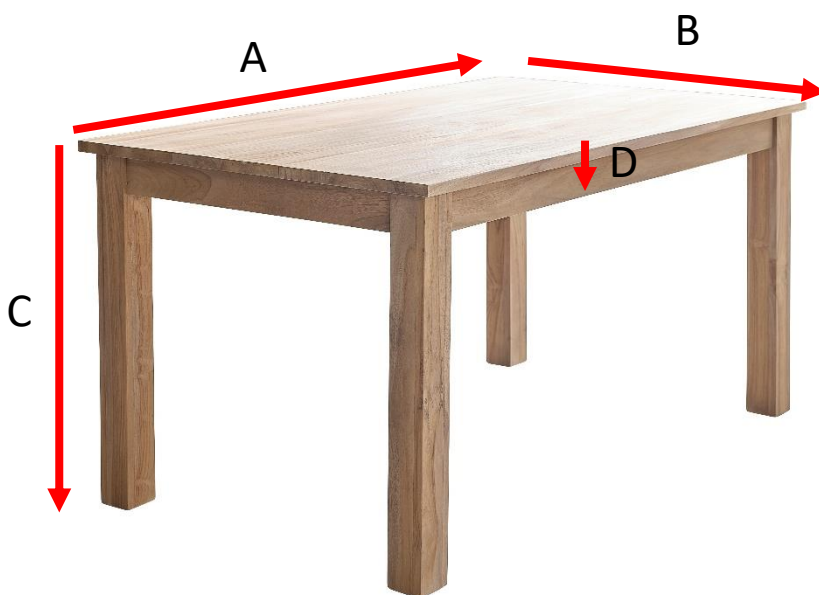

Teakholztisch 6 Personen 150 BOSTON

Referenz : 127

A = 150 cm
B = 90 cm
C = 75 cm
D = 3 cm

a = 158 cm
b = 98 cm
c = 19 cm