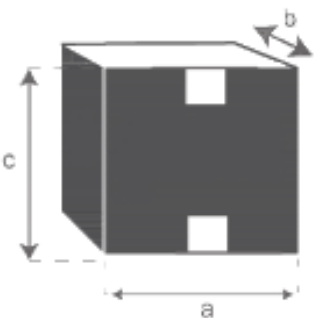

Teakholztisch 6 Personen 150 BOSTON

Referenz : 127

A = 150 cm
B = 90 cm
C = 75 cm
D = 3 cm

a = 158 cm
b = 98 cm
c = 19 cm