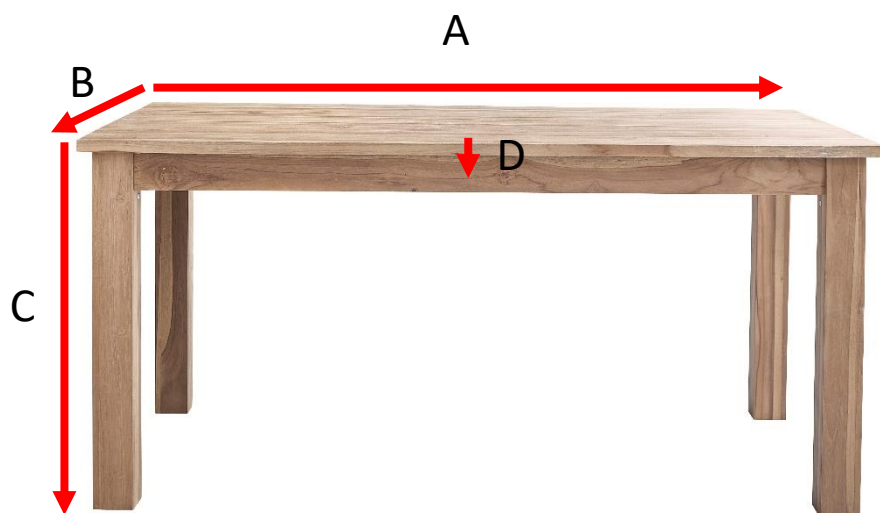

Teakholztisch 6 Personen 160 BOSTON

Referenz : 128

A = 160 cm
B = 80 cm
C = 75 cm
D = 3 cm

a = 168 cm
b = 88 cm
c = 19 cm