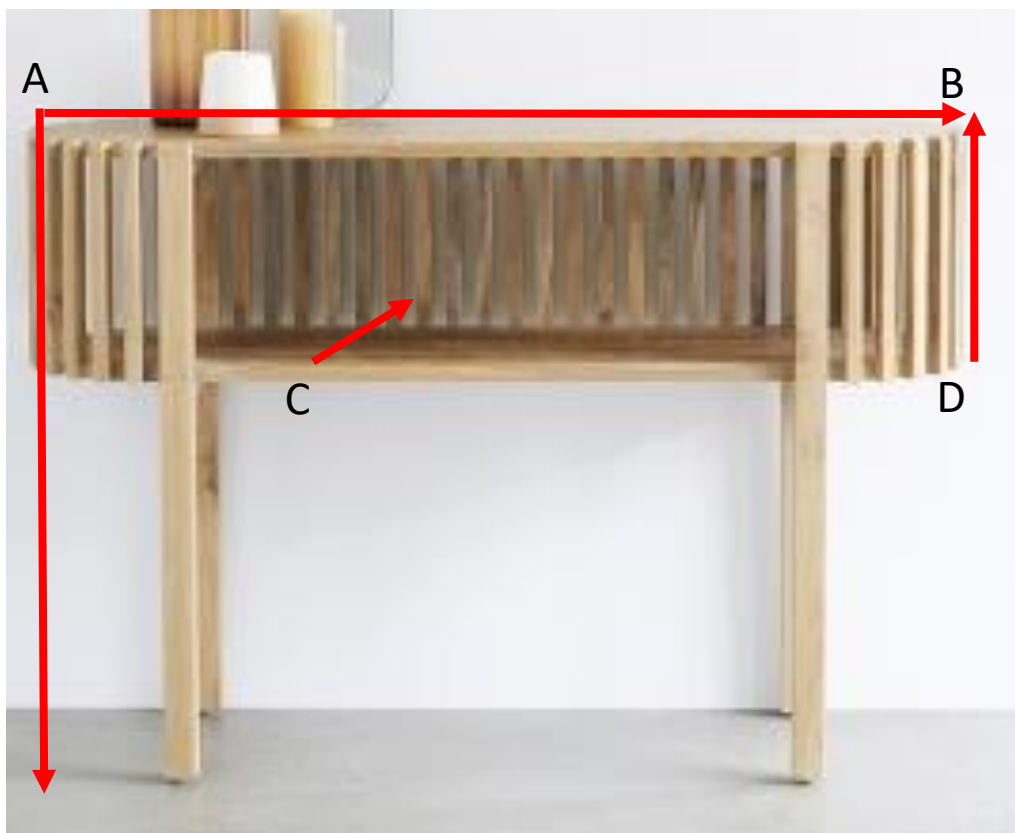

Teakholz-Konsole 120 VICTORIA Referenz : 1301

A = 120 cm
B = 80 cm
C = 35 cm
D = 30 cm

a = 130 cm
b = 90 cm
c = 40 cm