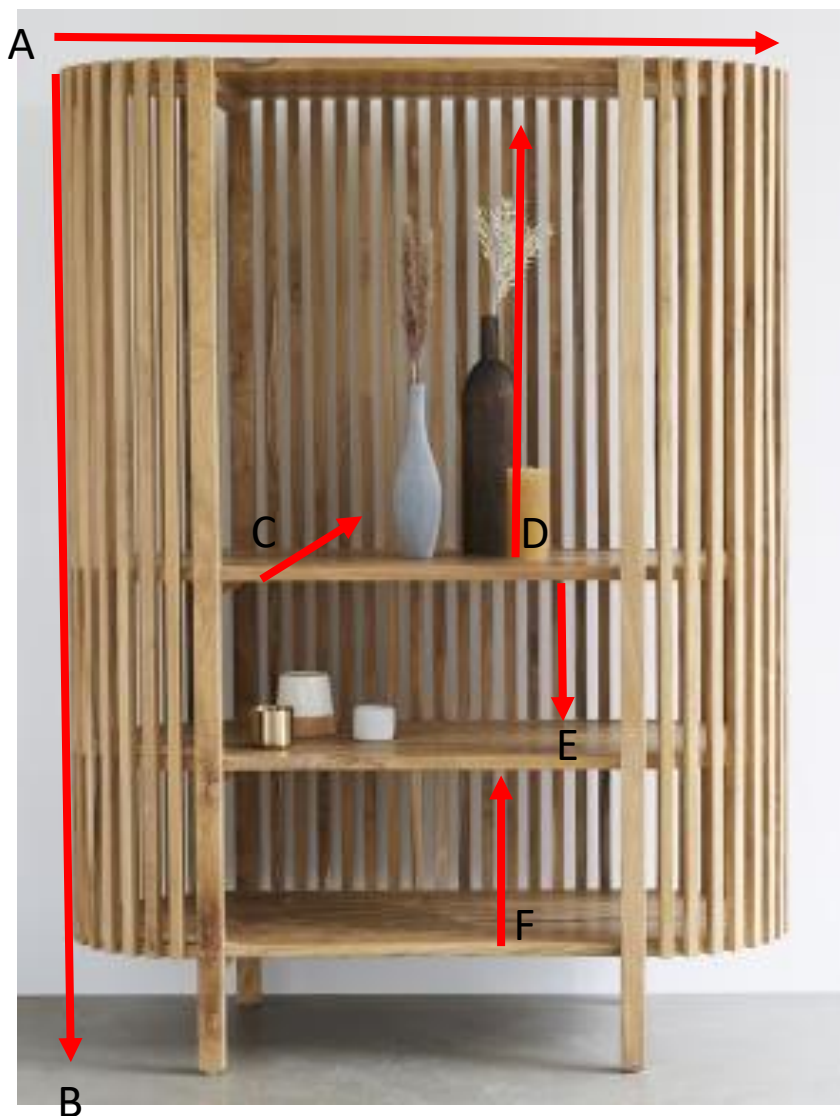

Bücherregal aus Teakholz 160 VICTORIA

Referenz : 1303

A = 120 cm
B = 160 cm
C = 50 cm
D = 72 cm
E = 30 cm
F = 30 cm

a = 170 cm
b = 130 cm
c = 60 cm