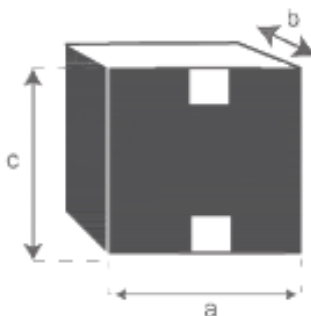

Tisch aus Teakholz 120 VICTORIA Referenz : 1304

A = 120 cm
B = 70 cm
C = 78 cm

a = 130 cm
b = 10 cm
C = 130

a = 80 cm
b = 80 cm
c = 90 cm