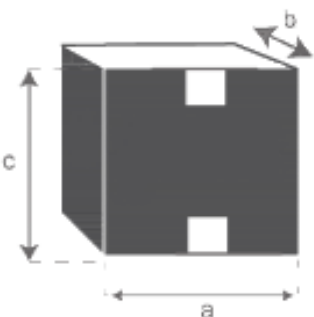

Tisch aus Teakholz 120 VICTORIA Referenz : 1304

A = 120 cm
B = 70 cm
C = 78 cm

a = 130 cm
b = 10 cm
C = 130

a = 80 cm
b = 80 cm
c = 90 cm